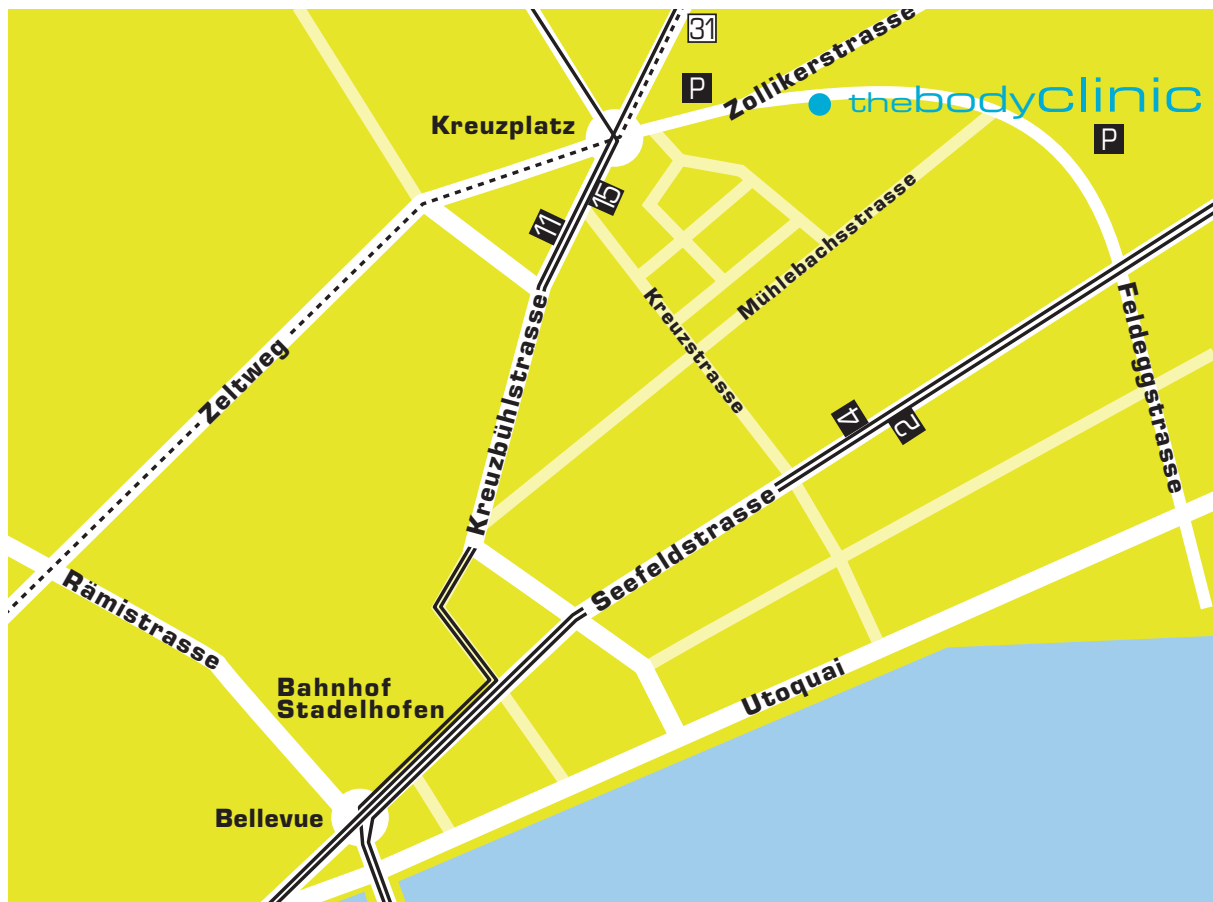

How to find us

By foot from bus/tram stops

Kreuzplatz

From Stadelhofen station you can get to the bus/tram stop Kreuzplatz with the trams 11 und 15 in three minutes or by bus, number 31, from Hauptbahnhof (main station) in eight minutes.

At the south-eastern end of Kreuzplatz go along Zollikerstrasse. After approx. 100 m take Feldeggstrasse which goes off to the right in the direction of the lake. The Bodyclinic, Feldeggstrasse 85, is located after approx. 200 m on the right side of Feldeggstrasse.

Feldeggstrasse

It is also possible to choose tram numbers 2 and 4. You can get to the tram stop Feldeggstrasse (junction Seefeldstrasse/Feldeggstrasse) from Bellevueplatz in six minutes.

From the junction Seefeldstrasse/Feldeggstrasse take Feldeggstrasse and follow this in the direction of Kreuzplatz. The Bodyclinic (Feldeggstrasse 85) is located after approx. 500m on the left side of the street.

By car

Parkhaus Coop Kreuzplatz Approach via Kreuzplatz, entrance Zollikerstrasse, distance to the The Bodyclinic approx. 250 metres.

Parkhaus Feldeggstrasse Approach via Feldegg- or Mühlbachstrasse, entrance Feldeggstrasse, distance to the The Bodyclinic approx. 400 metres.